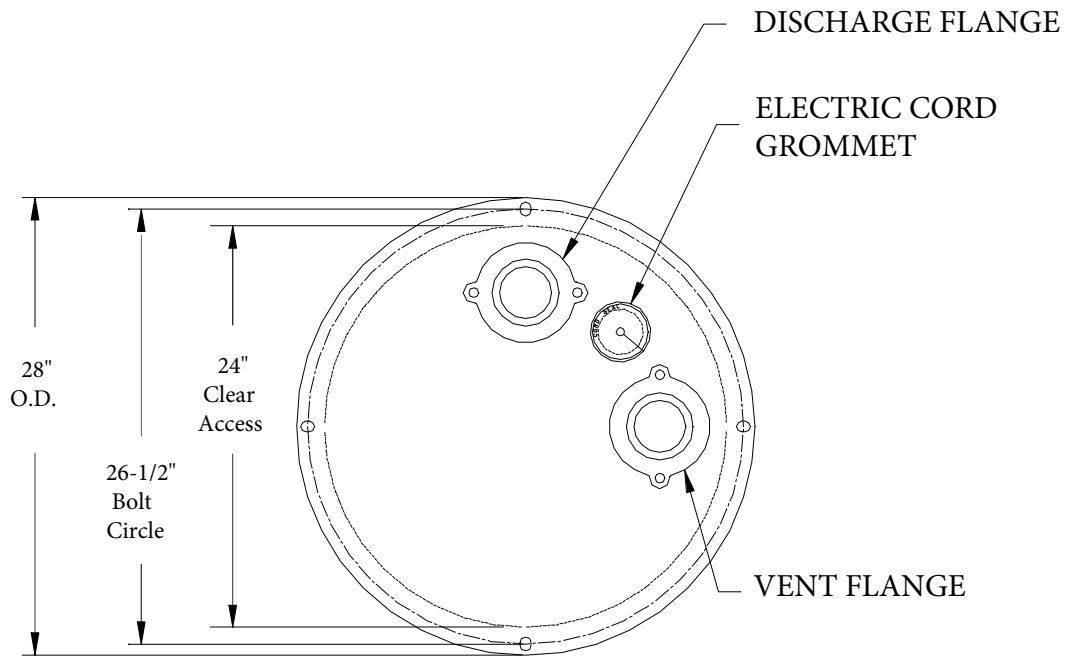

SIMPLEX COVER - 14 GAUGE STEEL

* Stainless Steel Hardware & Gasket Tape For Gas Tight Seal Provided

Model C24SSL

INDUSTRIES
TOPP
INCORPORATED

Reference:

Highway 25 North P.O. Box 420
Rochester, IN 46976
Phone: 800/354-4534 Fax: 574/223-6106

Scale: None

Drawn By: RM

App'd By: .

Date: 02/28/04

Supersedes Prints
Prior To: 08-16-13

Reference
No: