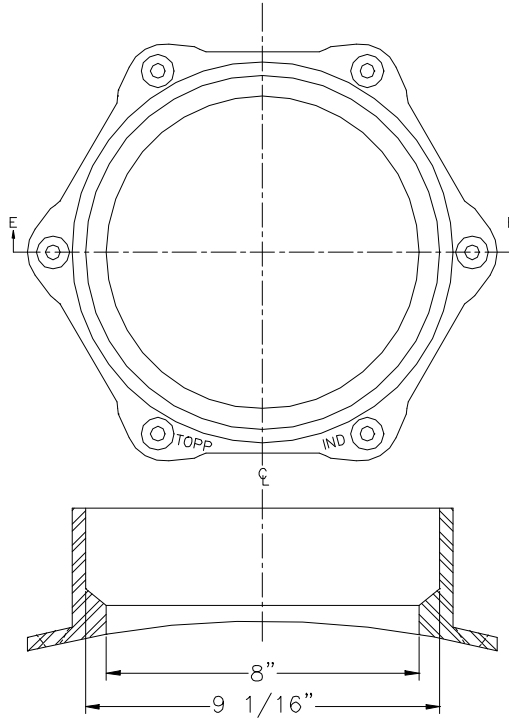

8" CAST IRON INLET PIPE HUB

* Includes Stainless Steel Hardware & 3M Tar Sealant

Model H800C

TOPP
INDUSTRIES
INCORPORATED

CAST IRON HUBS

Reference:

Highway 25 North P.O. Box 420
Rochester, IN 46975
Phone: 800/354-4534 Fax: 574/223-6106

Scale: None

Drawn By: *RM*

App'd By:

Date:

09-08-13