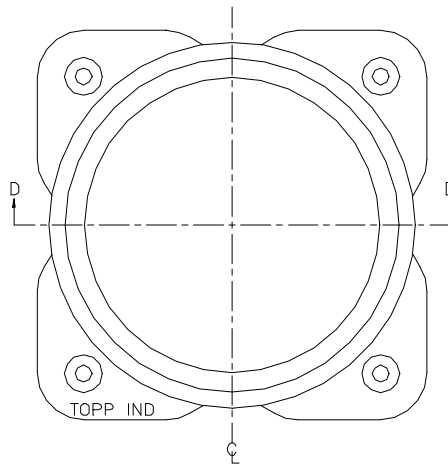

6" CAST IRON INLET PIPE HUB

* Includes Stainless Steel Hardware & 3M Tar Sealant

Model H600C

TOPP
INDUSTRIES
INCORPORATED

CAST IRON HUBS

Reference:

Highway 25 North P.O. Box 420
Rochester, IN 46975
Phone: 800/354-4534 Fax: 574/223-6106

Scale: None

Drawn By: *RM*

App'd By:

Date:

09-08-13