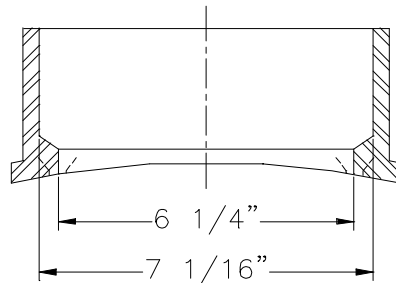

6" CAST IRON INLET PIPE HUB

* Includes Stainless Steel Hardware & 3M Tar Sealant

Model H600C

TOPP
INDUSTRIES
INCORPORATED

CAST IRON HUBS

Reference:

Highway 25 North P.O. Box 420
Rochester, IN 46975
Phone: 800/354-4534 Fax: 574/223-6106

Scale: None

Drawn By: *RM*

App'd By:

Date:

09-08-13