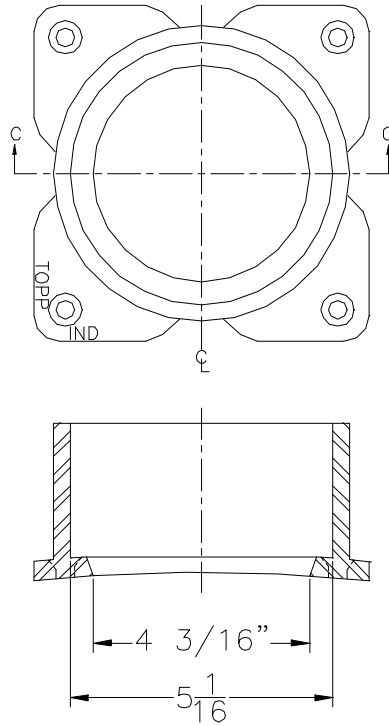

4" CAST IRON INLET PIPE HUB

* Includes Stainless Steel Hardware & 3M Tar Sealant

Model H400C

TOPP
INDUSTRIES
INCORPORATED

CAST IRON HUBS

Reference:

Highway 25 North P.O. Box 420
Rochester, IN 46975
Phone: 800/354-4534 Fax: 574/223-6106

Scale: None

Drawn By: *RM*

App'd By:

Date:

09-08-13