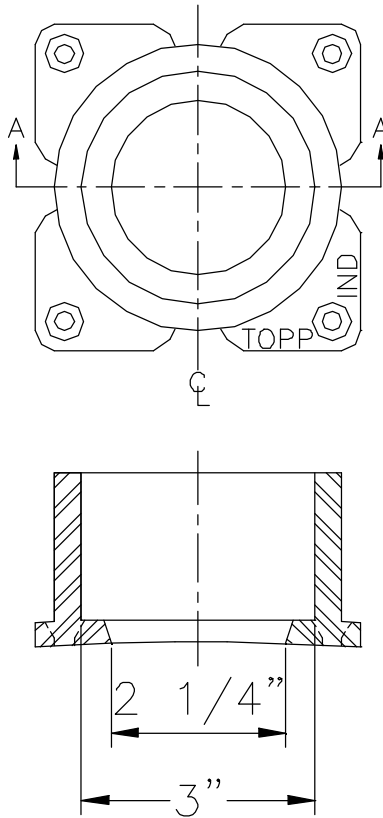

2" CAST IRON INLET PIPE HUB

★ Includes Stainless Steel Hardware & 3M Tar Sealant

Model H200C

TOPP
INDUSTRIES
INCORPORATED

CAST IRON HUBS

Reference:

Highway 25 North P.O. Box 420
Rochester, IN 46975
Phone: 800/354-4534 Fax: 574/223-6106

Scale: None

Drawn By: *RM*

App'd By:

Date:

09-08-13